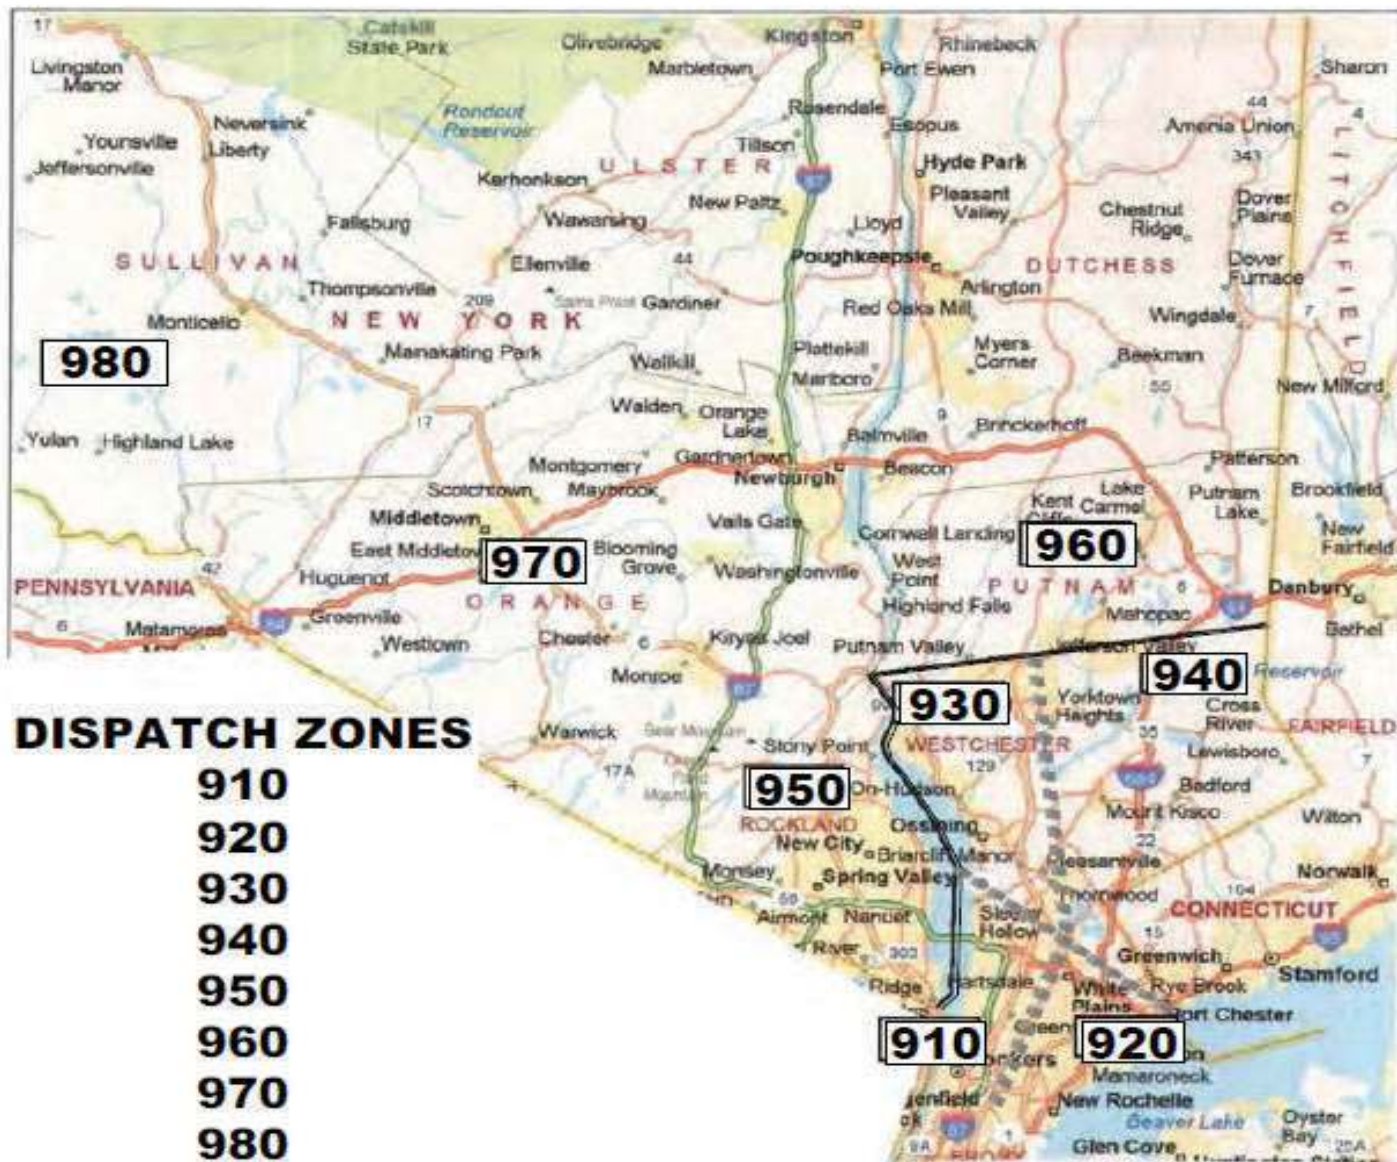

WESTCHESTER, ROCKLAND AND UPSTATE NEW YORK

BROOKLYN

DISPATCH ZONE	ZIP CODE	AREA NAME
200	11201	BROOKLYN HTS
200	11231	RED HOOK
200	11215	VANBRUNT
200	11217	TIMES PLAZA
210	11206	METROPOLITAN
210	11237	WYCKOFF
210	11211	WILLIAMSBURG
210	11222	GREENPOINT
220	11220	BAYRIDGE
220	11232	BUSH TERMINAL
220	11209	FORT HAMILTON
220	11228	DYKER HEIGHTS
220	11219	BLYTHBOURNE
230	11218	KENSINGTON
230	11204	PARKVILLE
230	11230	MIDWOOD
240	11225	LEFFERTS
240	11226	FLATBUSH
240	11203	RUGBY
240	11210	VANDERVEER
250	11214	BATH BEACH
250	11223	GRAVESEND
250	11224	CONEY ISLAND
250	11229	HOMECREST
250	11235	BAYSTATION
260	11221	BUSHWICK
260	11205	PRATT
260	11216	BREVOORT
260	11238	ADELPHI
260	11213	ST.JOHNS
260	11233	BED-STYVESANT
270	11234	RYDER
270	11236	CANARSIE
280	11212	BROWNSVILLE
280	11207	EAST NEWYORK
280	11208	NEW LOTS
280	11239	STARRETT CITY

BRONX

DISPATCH ZONE	ZIP CODE	AREA NAME
400	10451	CORTLANDT
400	10452	HIGHBRIDGE
400	10453	MORRIS HEIGHTS
400	10454	MOTT HAVEN
400	10455	SOUTH BRONX
400	10456	MORRISANIA
400	10459	PROSPECT
400	10460	WESTFARMS
400	10474	HUNTS POINT
410	10462	PARKCHESTER
410	10472	SOUNDVIEW
410	10473	CORNELL
420	10461	WESTCHESTER
420	10465	THROGS NECK
430	10457	TREMONT
430	10458	FORDHAM
440	10463	KINGSBRIDGE
440	10471	RIVERDALE
450	10464	CITY ISLAND
450	10466	WAKEFIELD
450	10467	WILLIAMSBRIDGE
450	10468	JEROME
450	10469	BAYCHESTER
450	10470	WOODLAWN
450	10475	CO-OP CITY

STATEN ISLAND

DISPATCH ZONE	ZIP CODE	AREA NAME
500	10305	ROSEBANK
500	10304	STAPLETON
500	10301	ST. GEORGE
500	10310	W.NEW BRIGHTON
500	10302	PORT RICHMOND
500	10303	MARINES HARBOR
500	10314	NEW SPRINGVILLE
500	10306	NEW DORP
500	10308	GREAT KILLS
500	10312	ELTINGVILLE
500	10307	TOTENVILLE
500	10309	PRINCES BAY